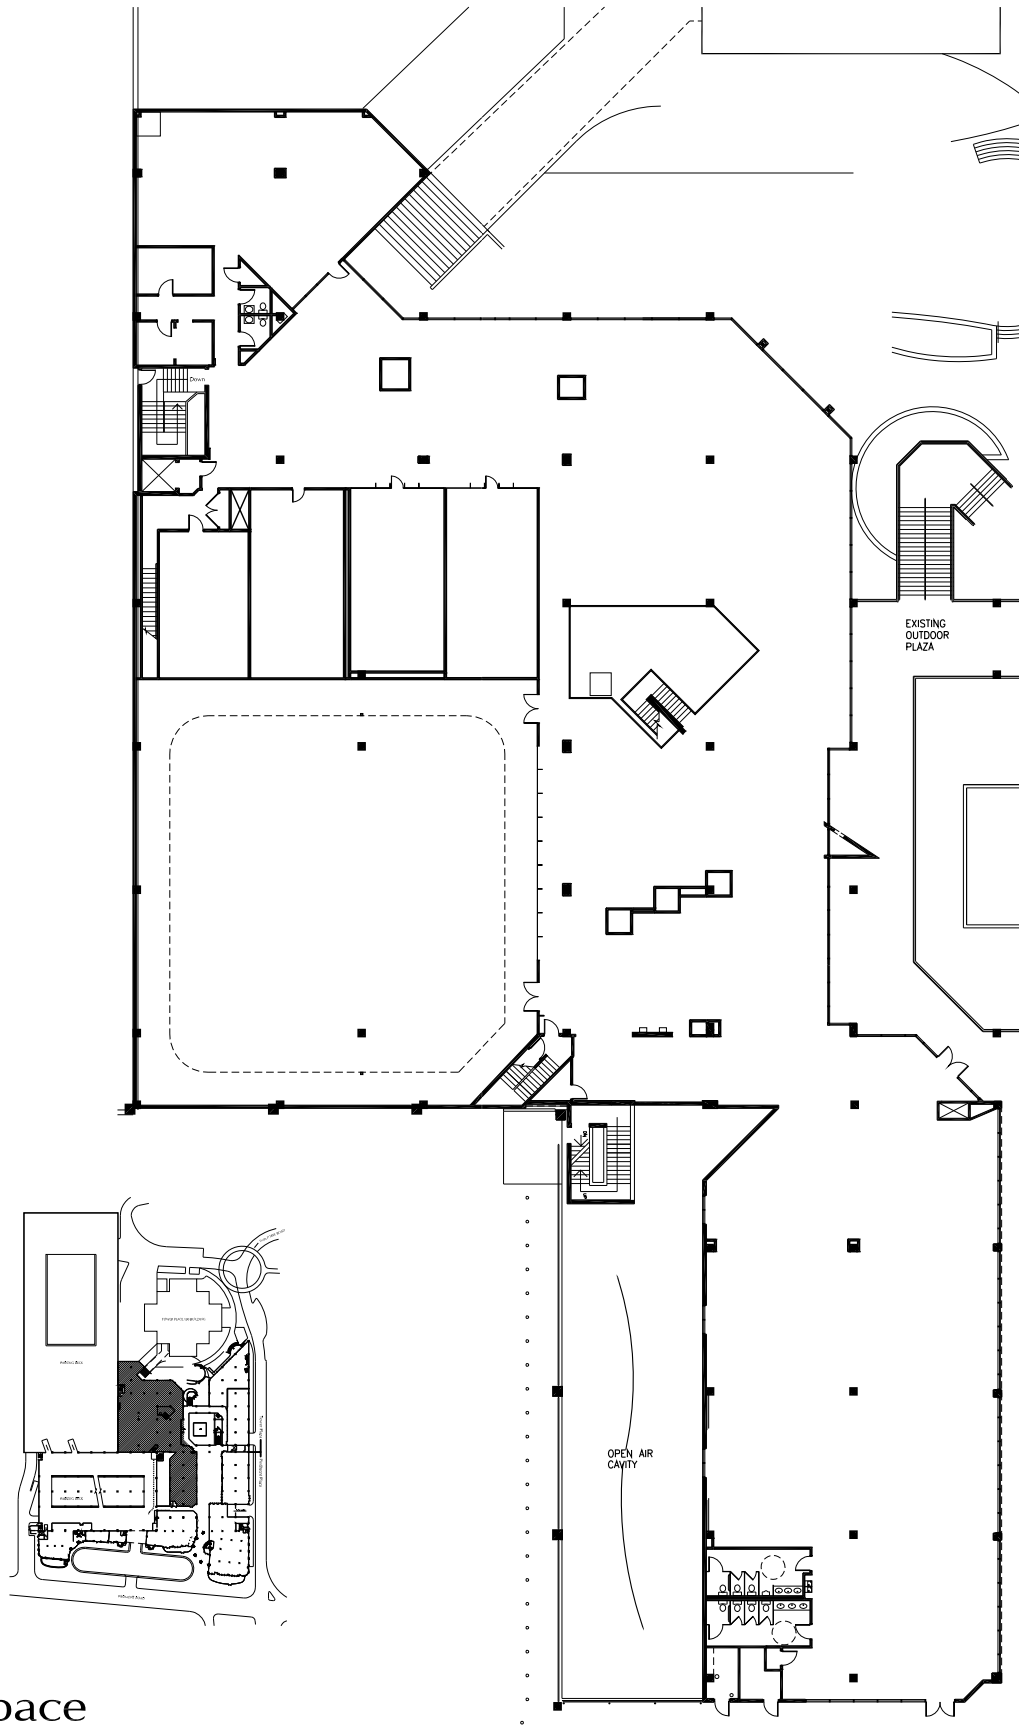

TowerWalk

Available Space

0 4 8 16

Tower Plaza - Upper Level - Suite 1010
36,306 RSF (Incl. Running Track)

GRUBB & ELLIS.
From Insight to Results

Tom Miller
(770) 552-2411
tom.miller@grubb-ellis.com