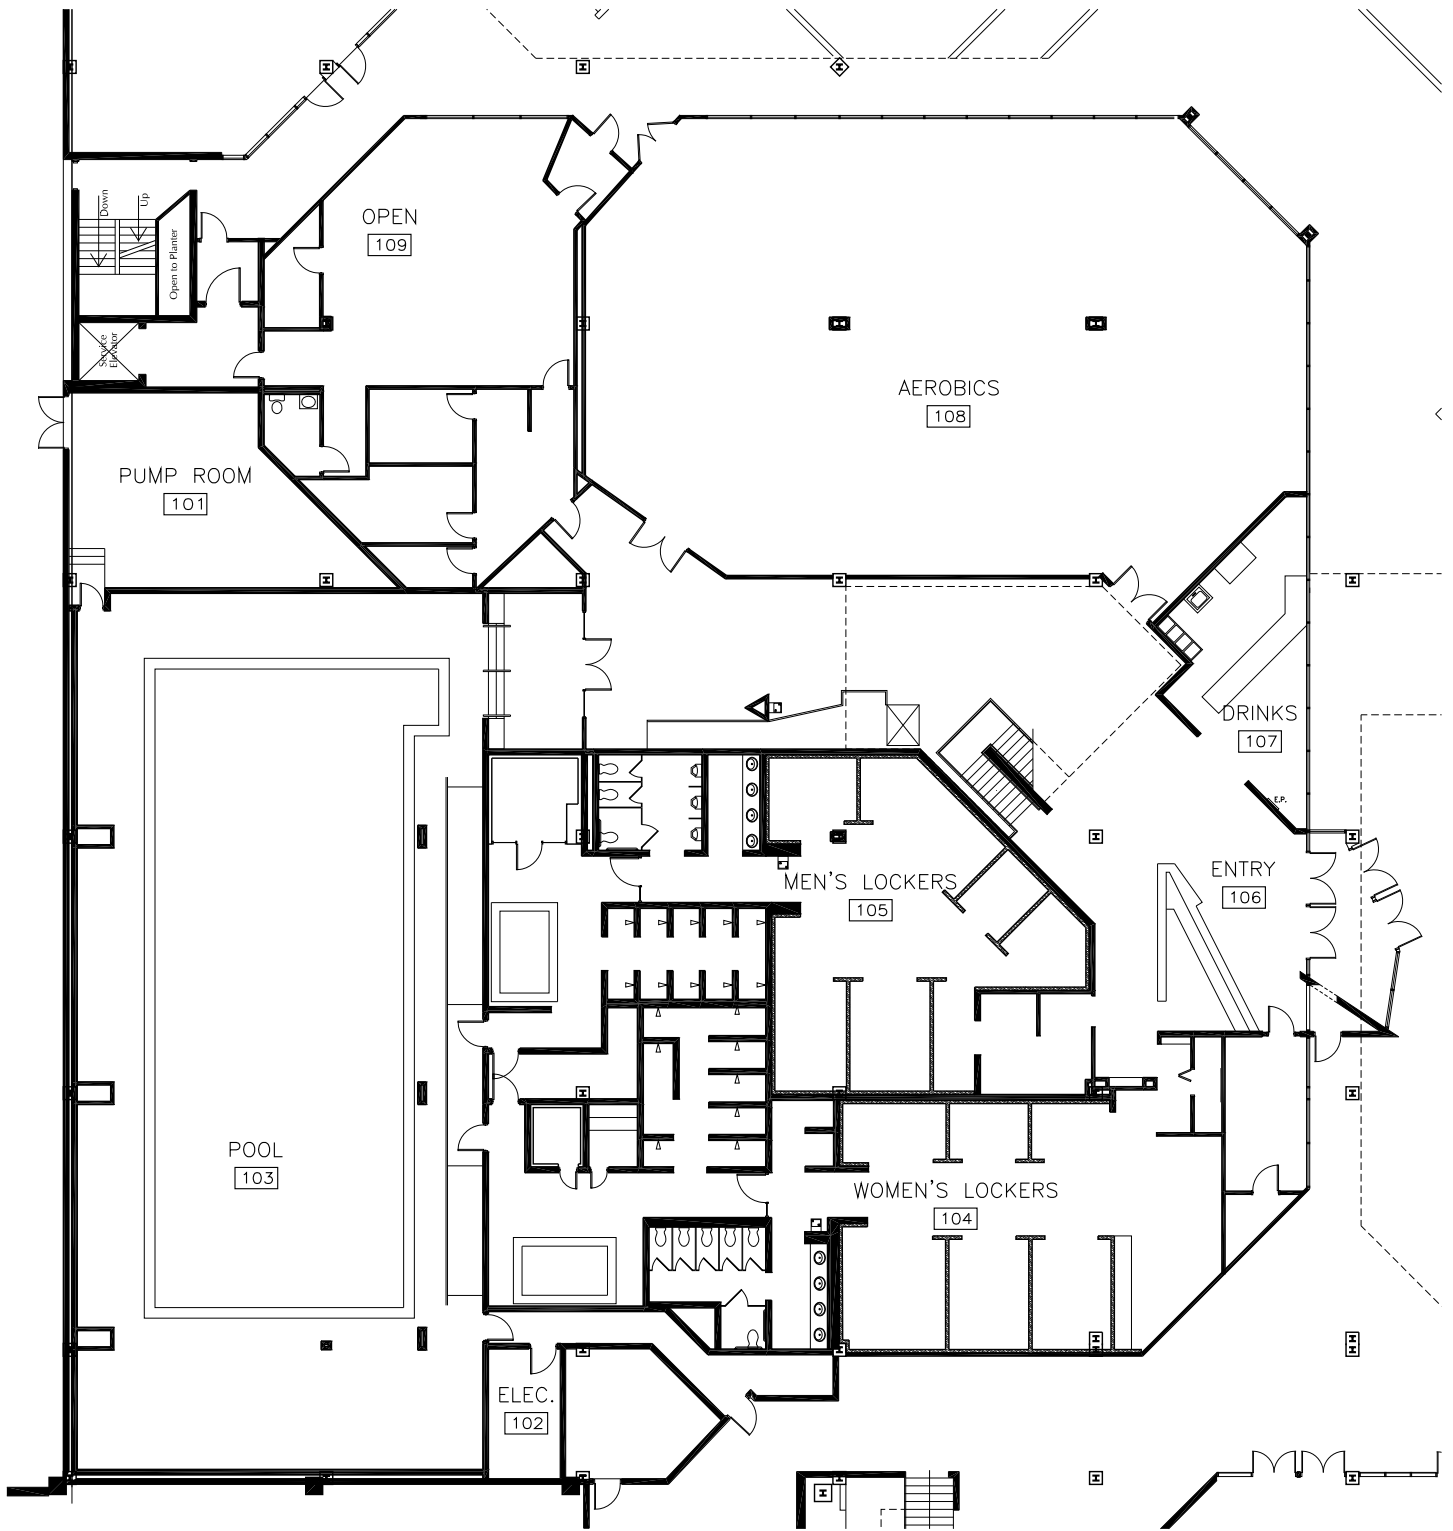

# TowerWalk

## Available Space

Tower Plaza - Lower Level - Suite 1010  
21,374 RSF

**GRUBB & ELLIS.**  
From Insight to Results

Tom Miller  
(770) 552-2411  
tom.miller@grubb-ellis.com