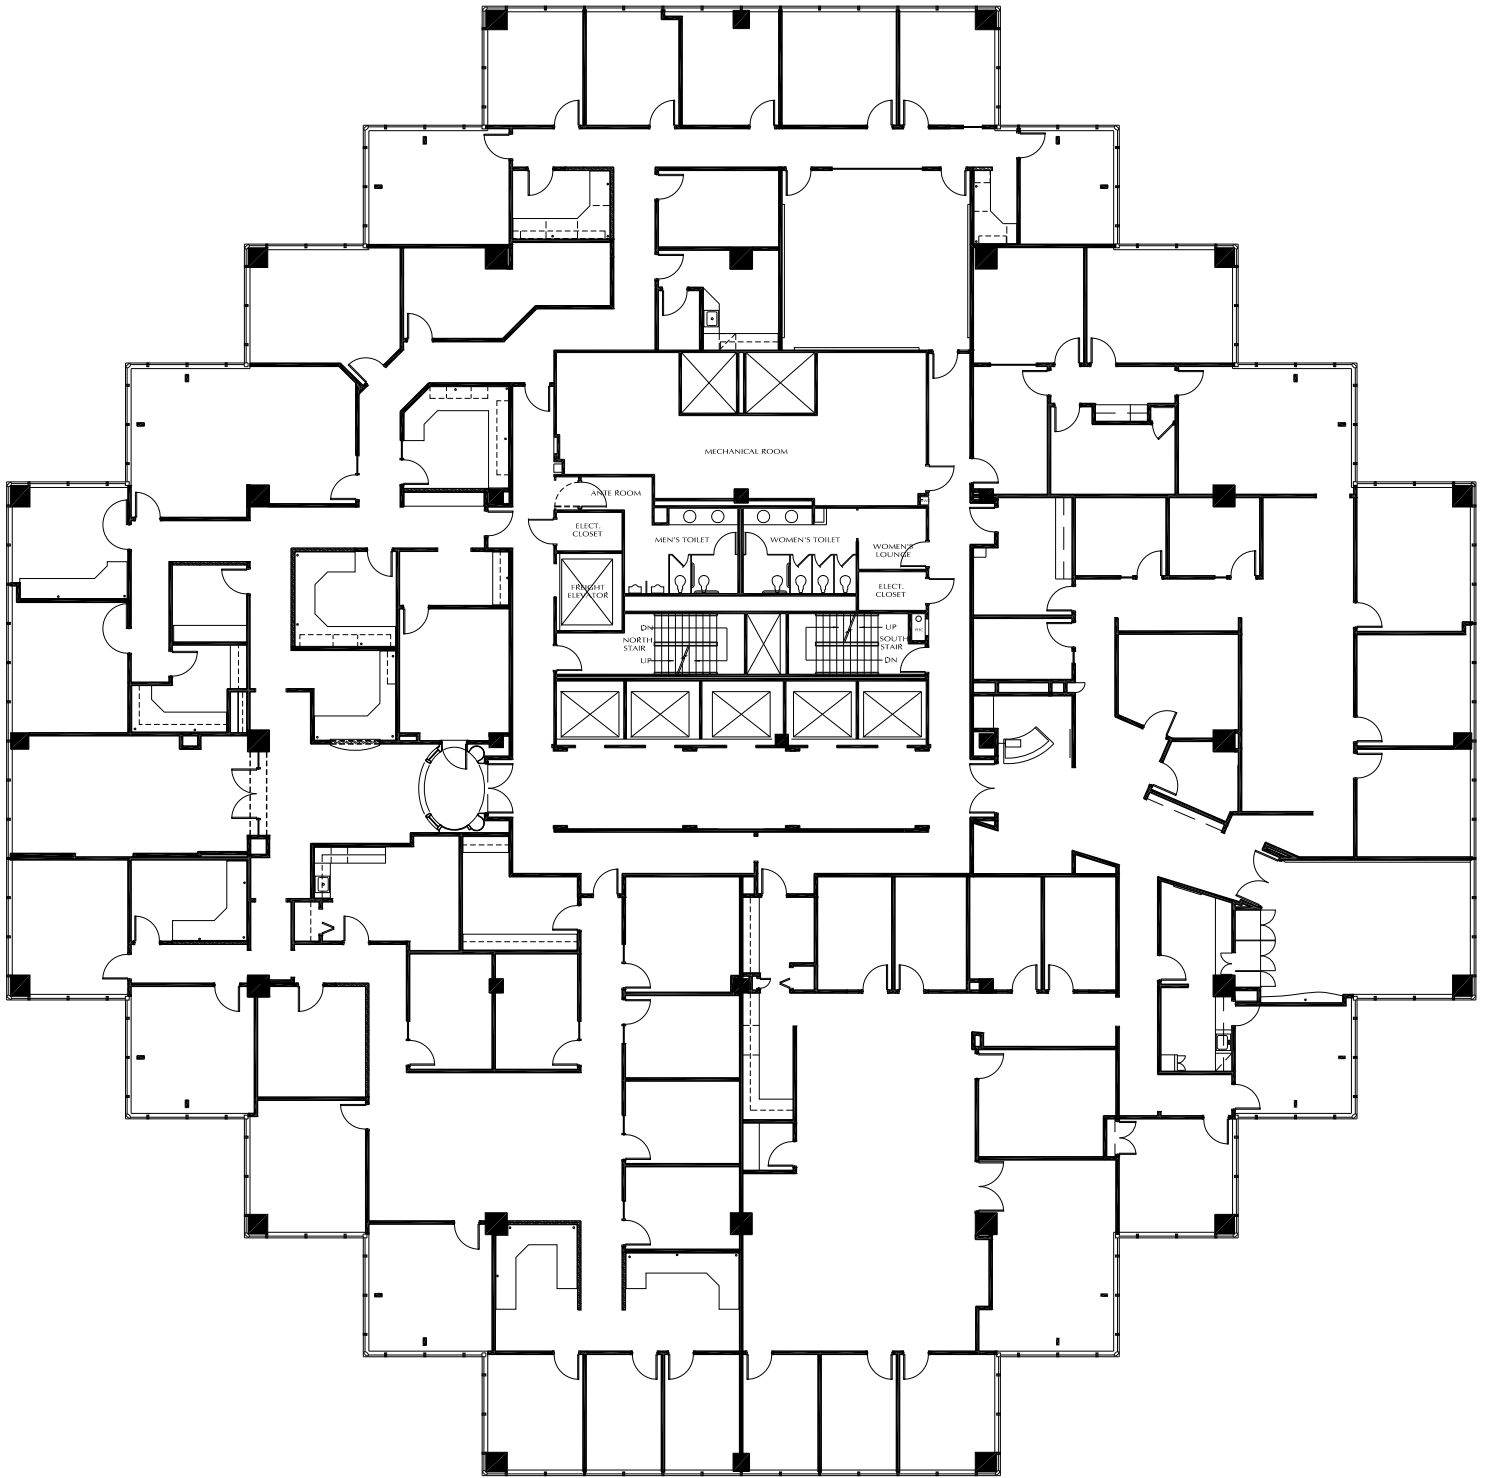

Tower Place 100

Available Space

0 4 8 16

22nd Floor - Suite 2200
23,135 RSF

GRUBB & ELLIS.
From Insight to Results

Tom Miller
(770) 552-2411
tom.miller@grubb-ellis.com