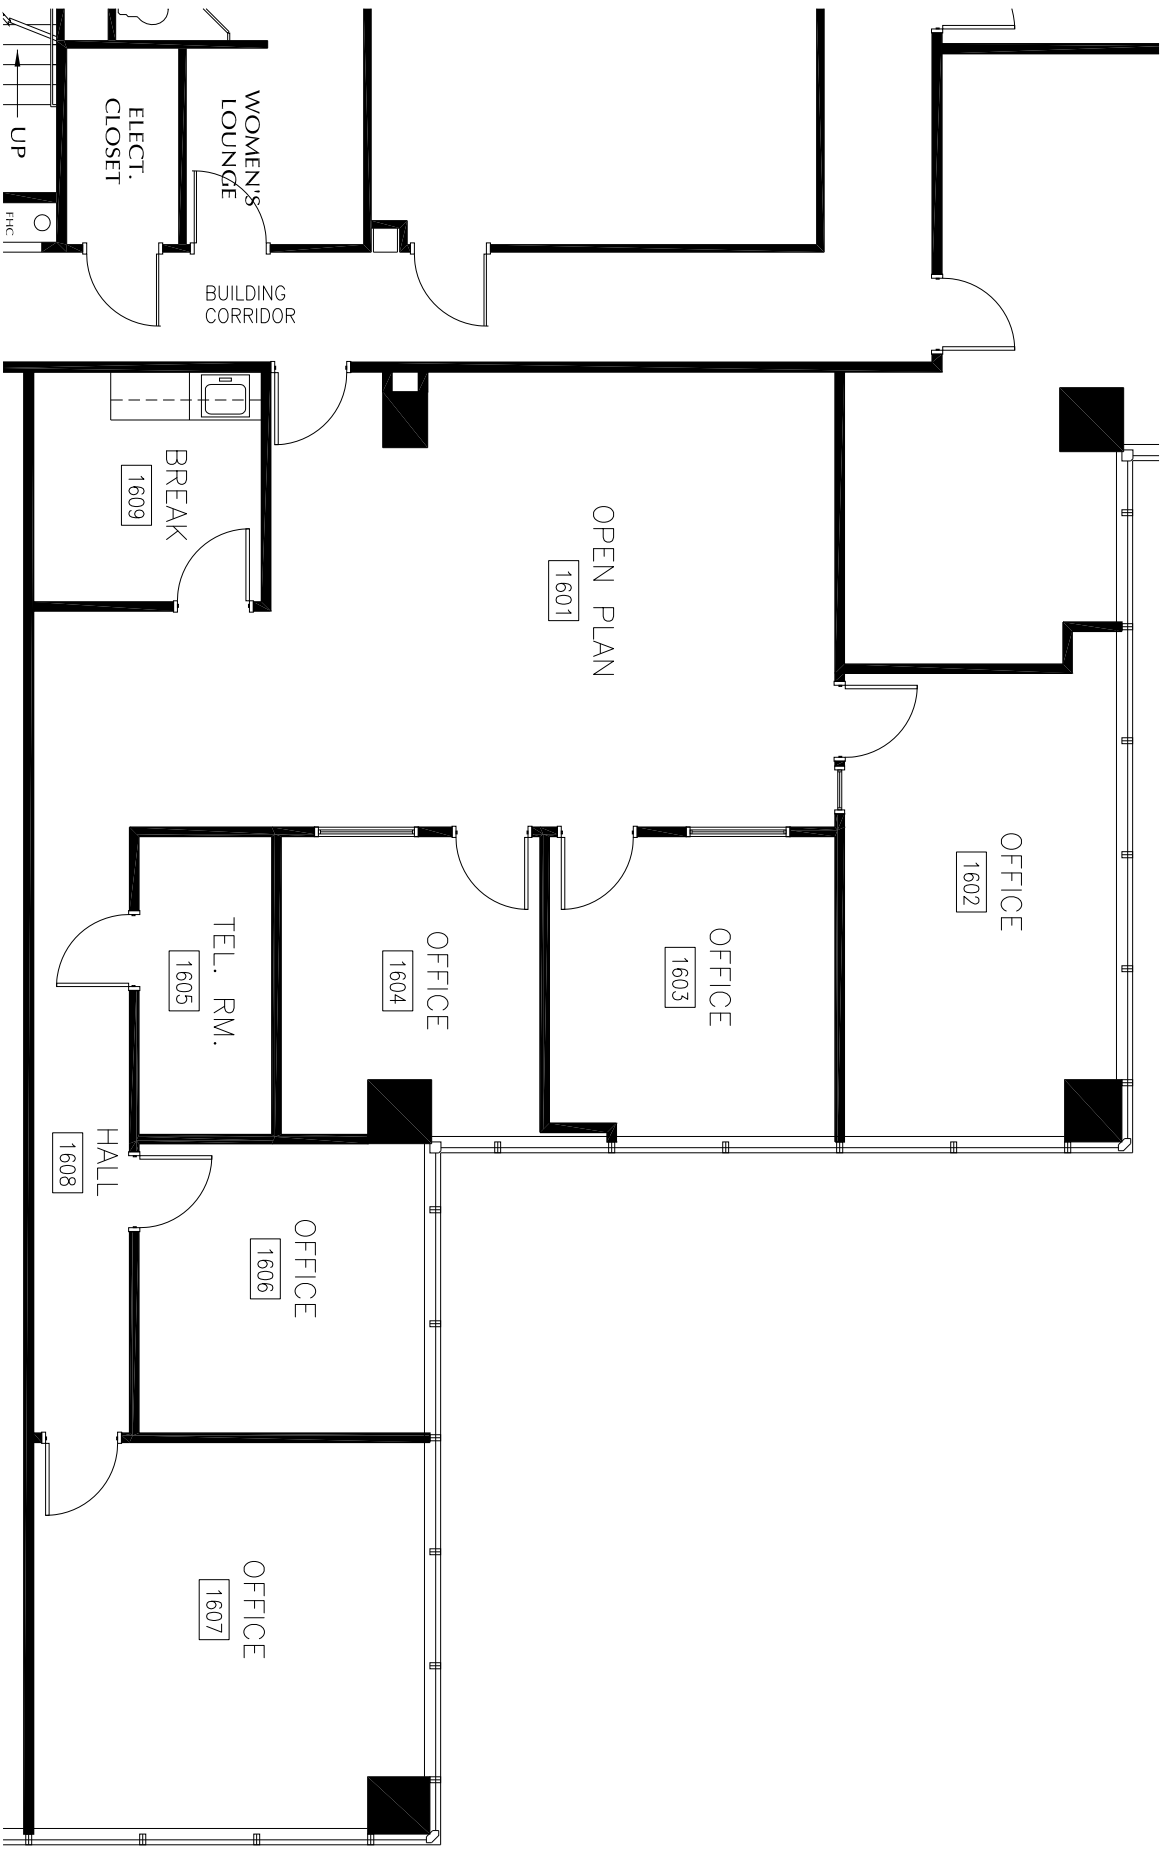

# Tower Place 100

Available Space

16th Floor - Suite 1620  
2,098 RSF

**GRUBB & ELLIS**  
From Insight to Results

Tom Miller  
(770) 552-2411  
tom.miller@grubb-ellis.com