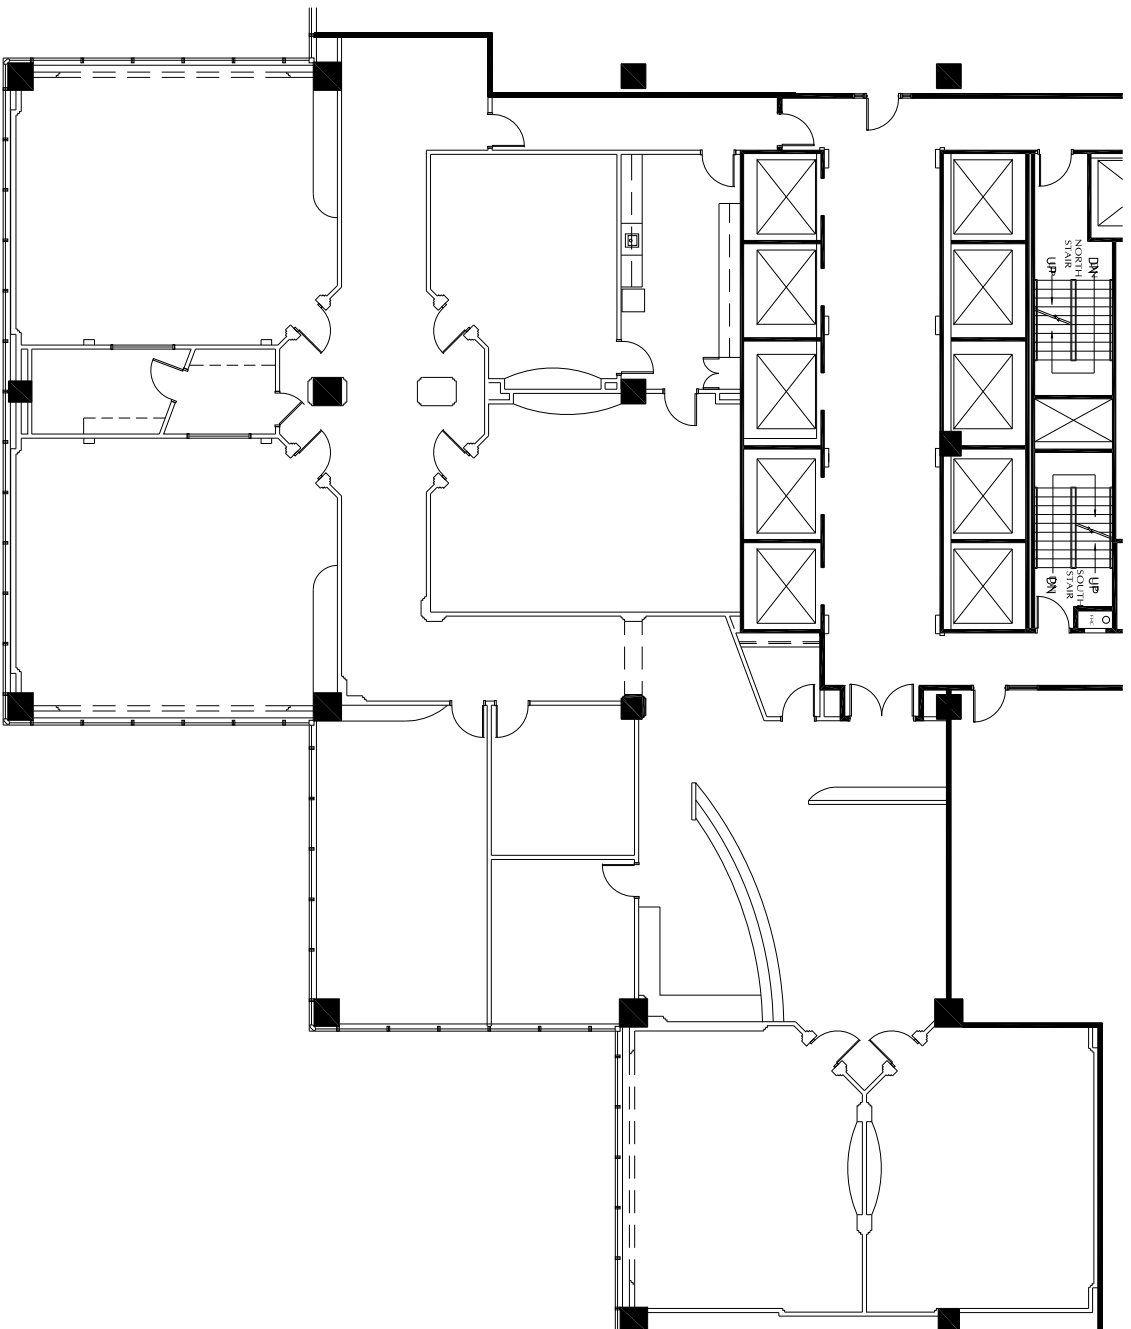

# Tower Place 100

Available Space

0 4 8 16

12th Floor - Suite 1225  
8,603 RSF

**GRUBB & ELLIS**

From Insight to Results

Tom Miller

(770) 552-2411