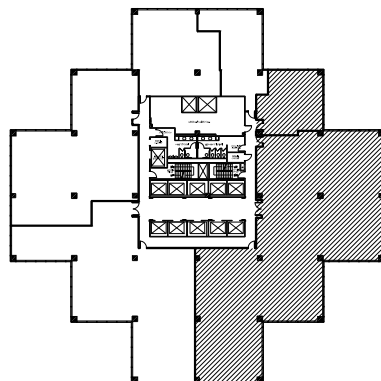

Tower Place 100

SUITE 210
1,047 RSF

SUITE 250
7,606 RSF

Available Space

0 4 8 16

2nd Floor - Suite 210 & 250
8,653 RSF

GRUBB & ELLIS.
From Insight to Results

Tom Miller
(770) 552-2411
tom.miller@grubb-ellis.com