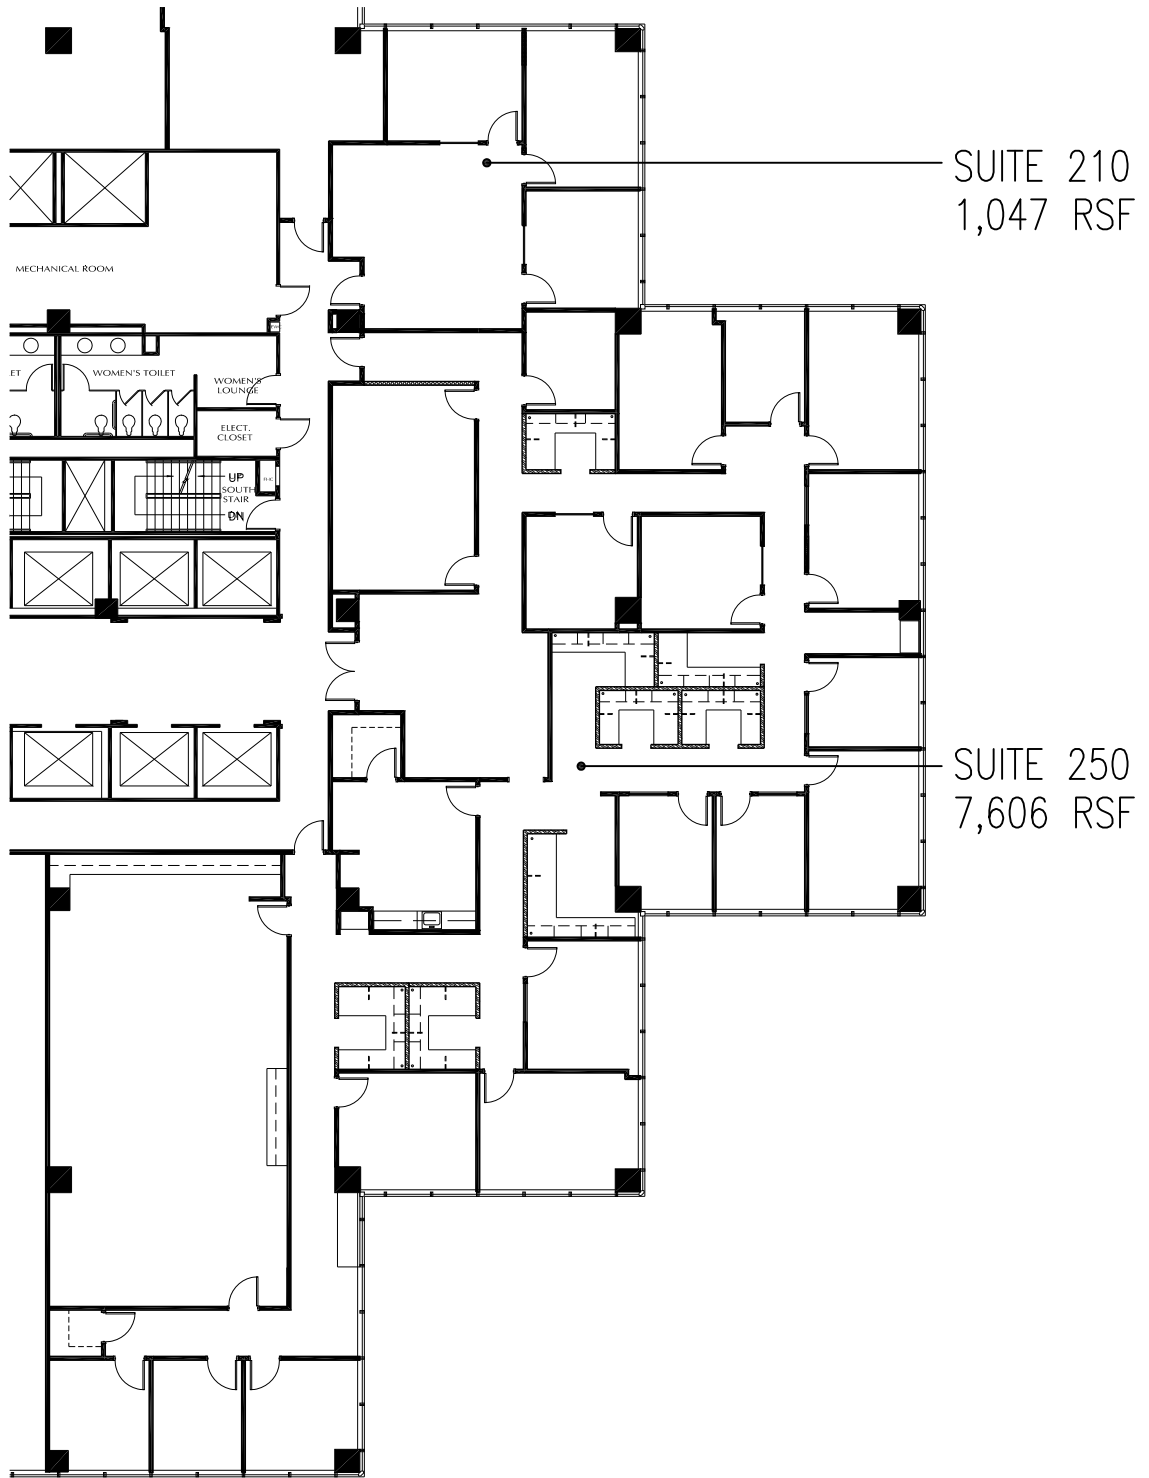

Tower Place 100

SUITE 210
1,047 RSF

SUITE 250
7,606 RSF

Available Space

0 4 8 16

2nd Floor - Suite 210 & 250
8,653 RSF

GRUBB & ELLIS.
From Insight to Results

Tom Miller
(770) 552-2411
tom.miller@grubb-ellis.com