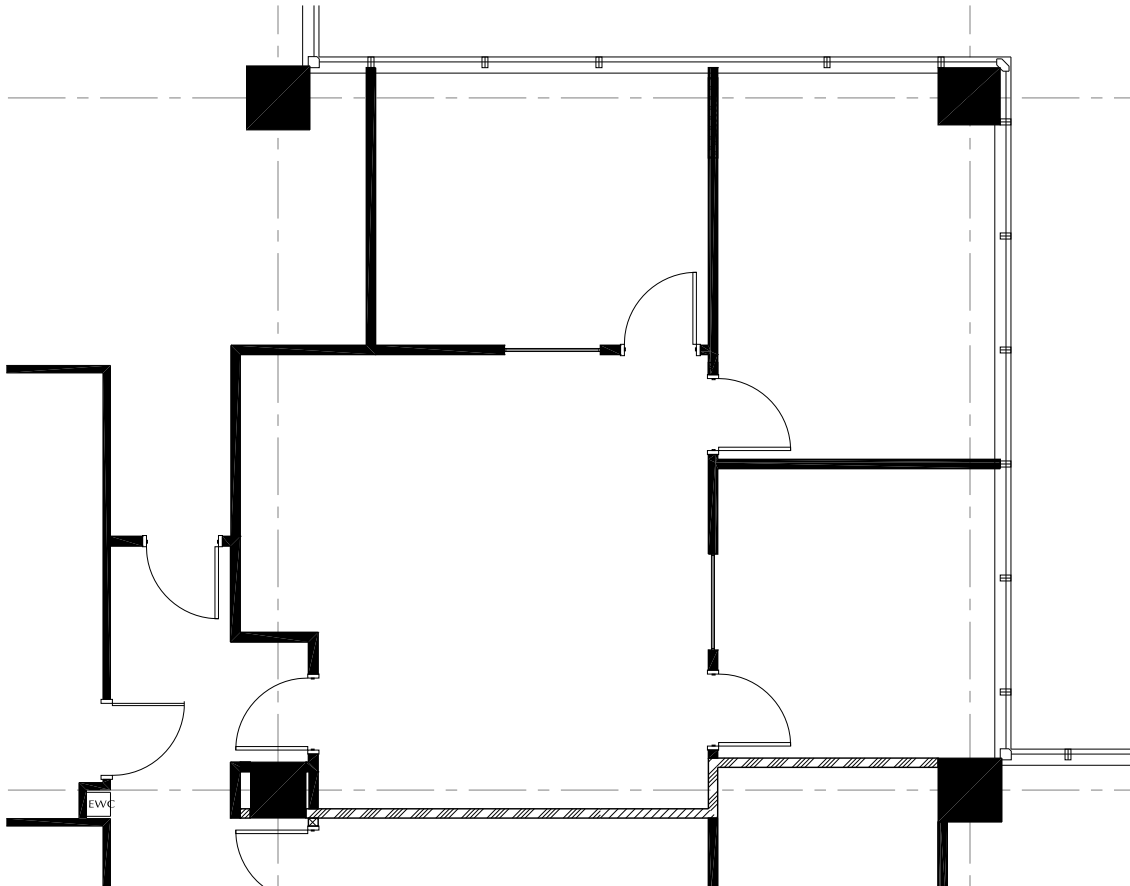

Tower Place 100

Vacant Space

2nd Floor - Suite 210
1,047 RSF

Grubb & Ellis[®]

Property Solutions Worldwide

Tom Miller
(770) 552-2411
tom.miller@grubb-ellis.com